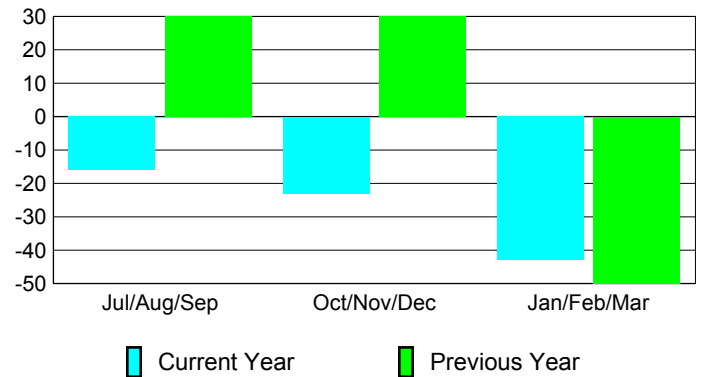

Membership Results 2008-2009

Membership 2007-2008

Month	Net Memb	Actual New	Actual Dropped	Gain/Loss of	Gain/Loss of
	Goal	New Memb	Dropped Memb	Memb	Memb
Jul/Aug/Sep	80	141	-157	-16	30
Oct/Nov/Dec	20	115	-138	-23	30
Jan/Feb/Mar	30	100	-143	-43	-50
Totals	130	356	-438	-82	10

Membership Results 2008-2009

Goal, New, Dropped, Gain/Loss

Comparison of Membership Gain/Loss

Current Year Compared to the Previous Year

Gender Comparison 2008-2009