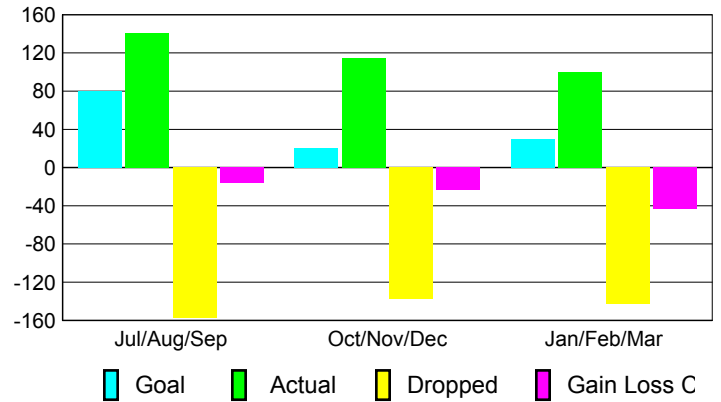

Membership Results 2008-2009

Goal, New, Dropped, Gain/Loss